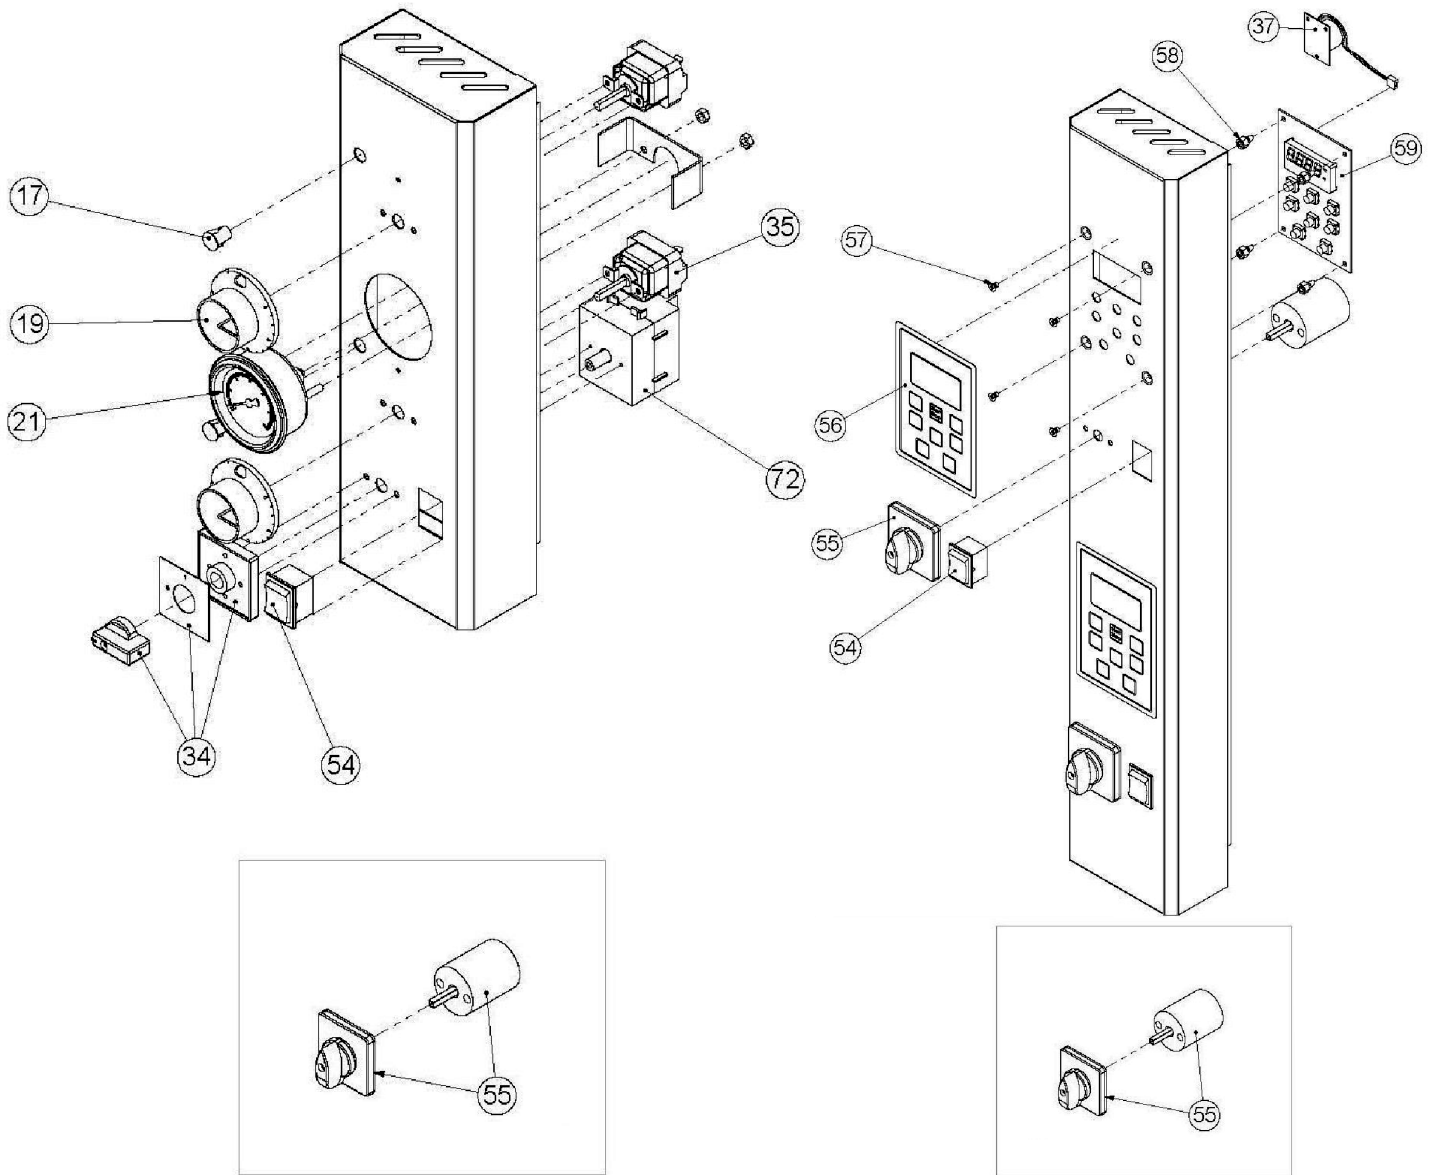

PARTS BREAKDOWN

ITEM	MODEL
40638	PE-IT-0048-D

PARTS BREAKDOWN

ITEM	MODEL
40638	PE-IT-0048-D

PARTS BREAKDOWN

ITEM	MODEL
40638	PE-IT-0048-D

Item No.	Description	Position	Item No.	Description	Position	Item No.	Description	Position
76630	Complete Oven Door for 40638	4	44772	Perforated Block 700x350x22 for 40638	23	74772	Countersunk Hex Head Screw M6x55 for 40638	47
77257	Door Assembly for 40638	4.1	76650	Brick 350x700x14 for 40638	24	74773	Door Fixing Block for 40638	48
76632	Professional Glass Ceramic Sheet for 40638	4.2	74753	Cord for 40638	25	74774	Door Rotation Bush for 40638	48
76633	Oven Door-Frame Assembly for 40638	4.3	42041	Resistance 400 W 230 V for 40638	26	74775	Shot Pin Ø 3x16 for 40638	48
74801	Tape in White Glass Fibre with Adhesive 6x2mm for 40638	4.4	42831	Terminal Board PA220FV 12 Poles 16sqmm 750V-76A for 40638	28	74776	Hexagonal Nut DIN 934 M6 for 40638	50
74737	Oven Door Handle Assembly for 40638	5	42030	Pizza Oven Relays Board for 40638	31	42033	Professional Spring for 40638	52
74738	Lobed Hand Wheel for 40638	7	42042	Low Heating Element 700W 230V for 40638	32	74778	Cord Support for 40638	53
74739	Oven Side Panel for 40638	10	74824	Unipolar Safety Thermostat for 40638	33	42844	Luminous Bi-Polar Switch 0-1 CV2 for 40638	54
74740	Plaque for Flue Cover for 40638	11	74760	Grey Plate/Black Knob 48x48 (for 42036 Giovenzana Mainswitch 16/32 A) for 40638	34	42035	16 A Actuator P0160004R001 4-Polar Switch for 40638	55
74741	Flue Cover Assembly for 40638	11	AM897	Unipolar Thermostat Ego 450 Deg - (55.19082.805 - EU) for 40638	35	42046	Dome-Form Lamp Glass 77.222.-503.00 for 40638	60
77266	Superior Cover for 40638	13	74762	Heaters Support for 40638	36	74855	Halogen Bulb 12V 20W G4 for 40638	65
74743	Rear Panel for 40638	14	77287	Washer Ø 6.4 DIN 9021 for 40638	38	74856	Bulb Holder G4 12V 20W BJB 77.912 for 40638	66
42837	Equipotential Attachment (OBO. T5012+OBO.5016M5) for 40638	16	74765	Self-Locking Nut M6 DIN 980 V for 40638	39	74858	Bulb Holder Support for 40638	68
42848	Transparent LED Bulb 380V (Including Hood) for 40638	17	74766	Hex Head Nut DIN 933 M6x20 for 40638	40	42036	Actuator 32A Switch for 40638	72
74746	Nut for Cable Gland OBO 106 PG 21 for 40638	18	74767	Spring Fixing Spline for 40638	41	62493	Transformer 40VA 50/60HZ 230V-12V for 40638	73
74747	Cable Gland OBO 106 PG 21 for 40638	18	74768	Wheel Rotation Pin Professional Release 2011 for 40638	42	AM699	Thermostat Probe Support Safety T.D. 8438.90.00 (Bracket) for 40638	
42049	AP10 Pizzagroup Oven (°C) Thermostat Knob for 40638	19	74769	Spring Rotation Wheel Professional Release 2011 for 40638	43	AM700	Unipolar Safety Thermostat 512TH - UL (55.13584.010) T.D. 8514.90.70 for 40638	
74749	Thermometer Ø 60 TAR. 0-500°C for 40638	21	74770	Door Spline Shim for 40638	44	AM701	Vite TC+ Autofor. 3.9x13 ZN NR 24.00 N8E T.D. 7318.12.10 for 40638	
74750	Probe T4JA44VH25IPD-F S/M 600° for 40638	22	74767	Spring Fixing Spline for 40638	45			